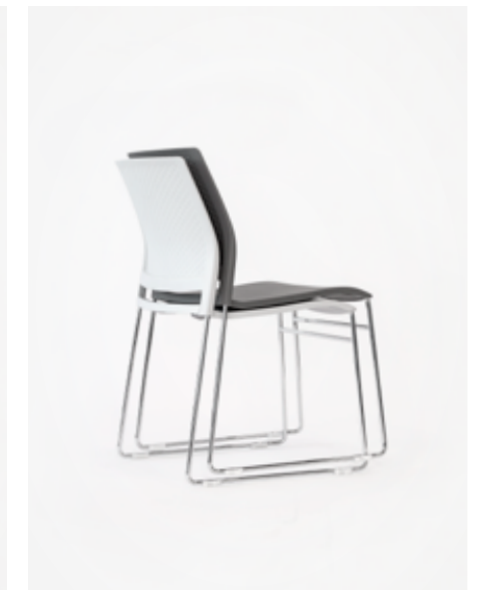

friant.com/seating