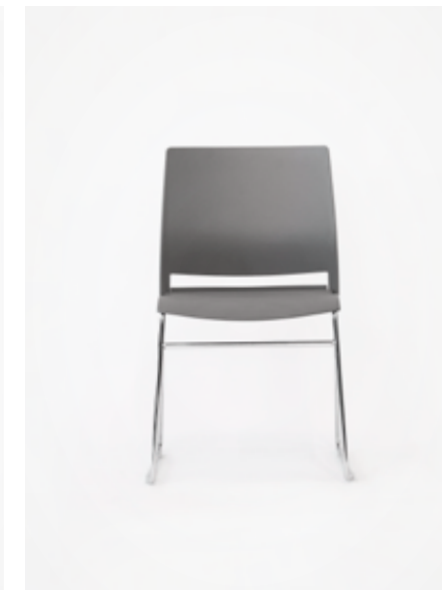

friant.com/seating